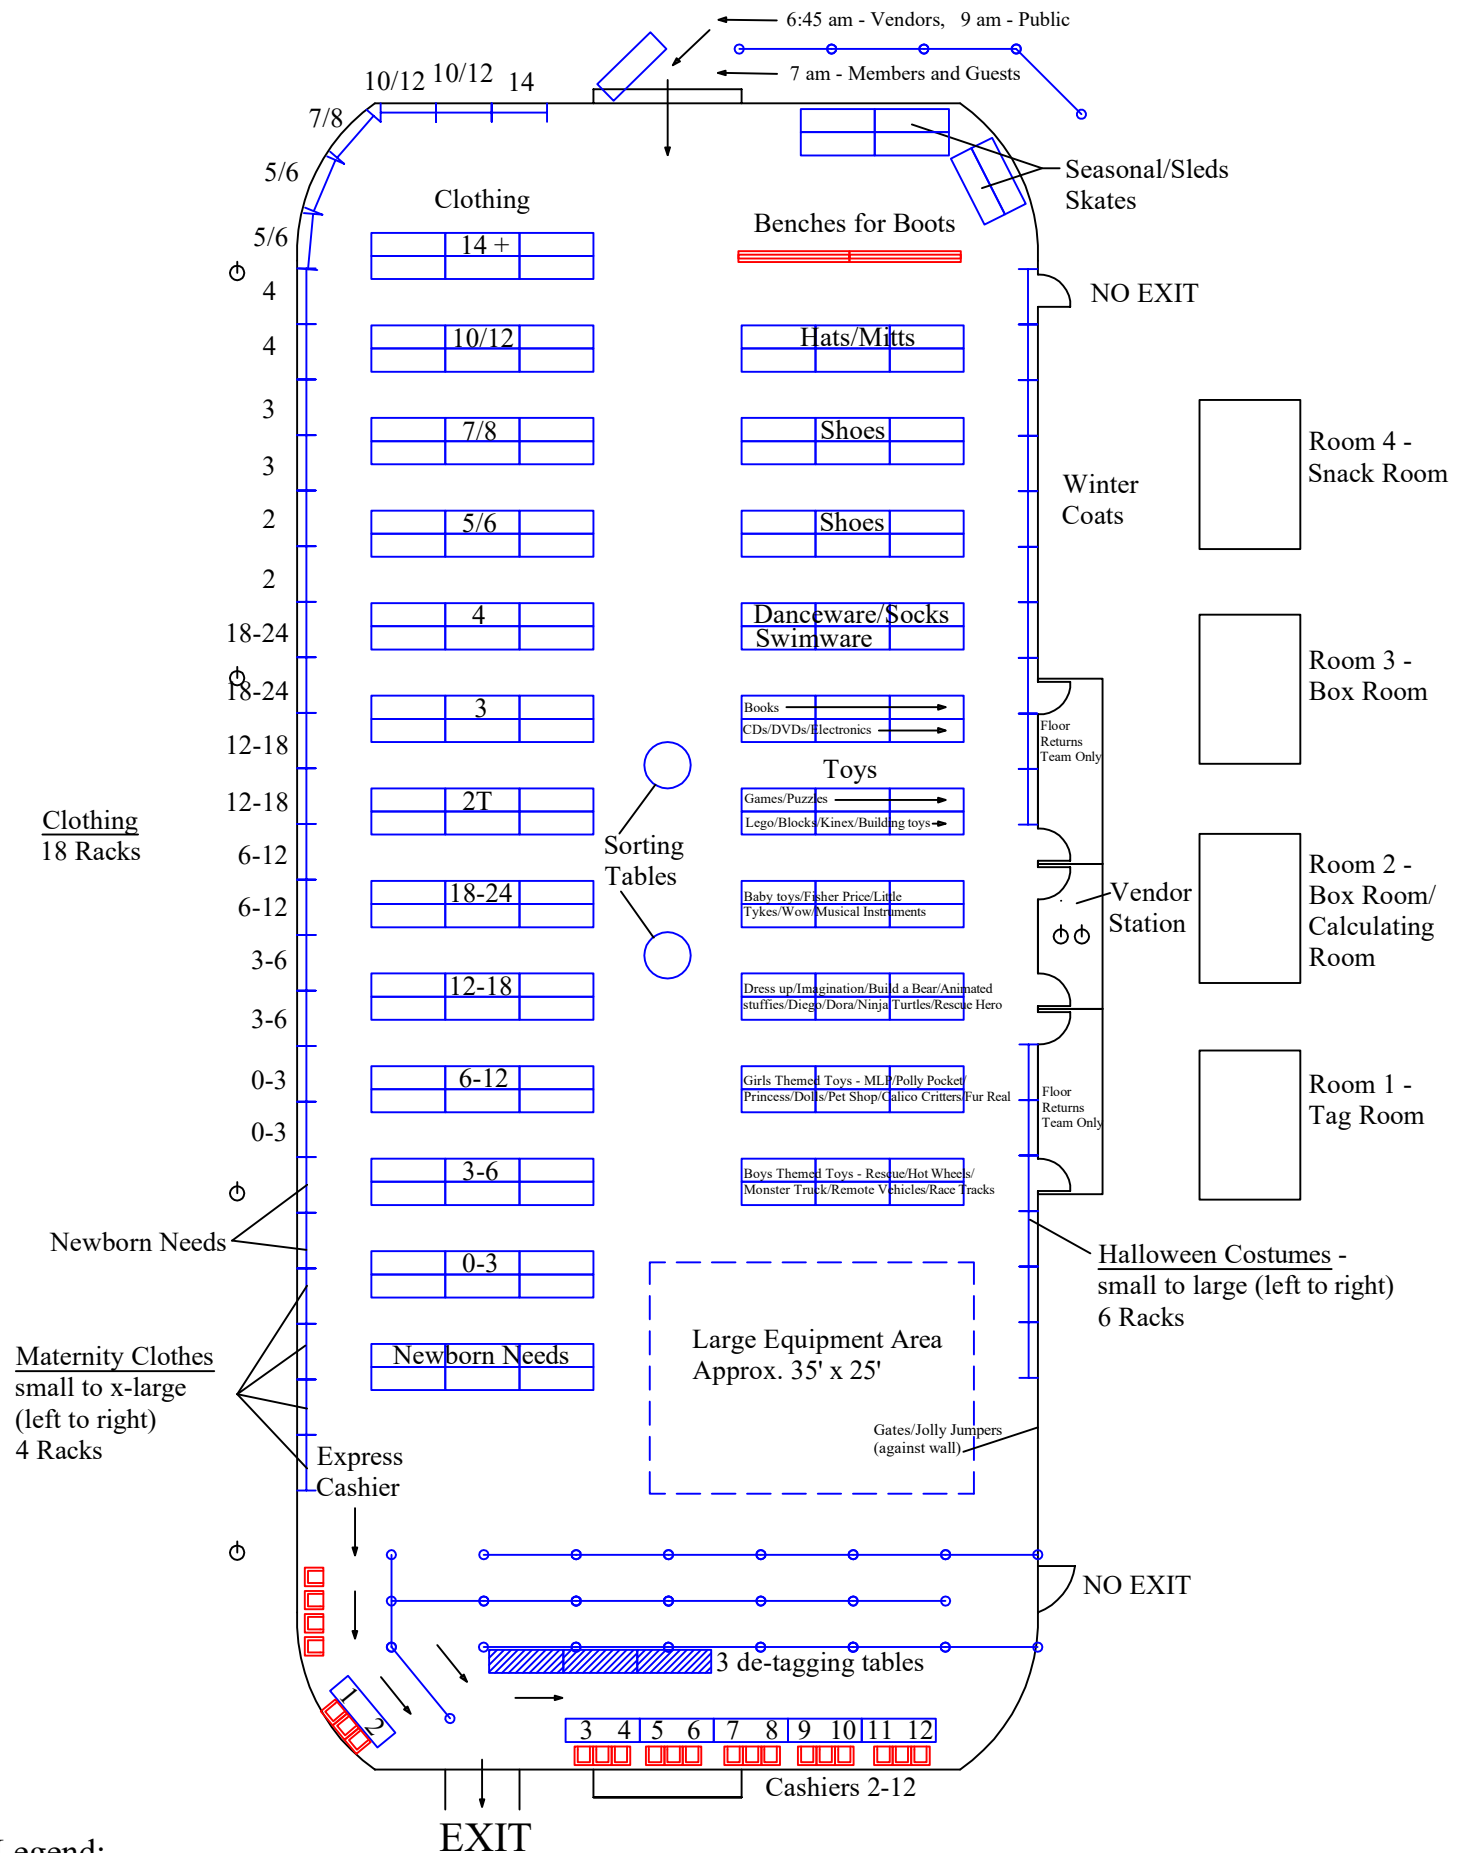

# ENTRANCE

**Legend:**

Stanchions 10'

Sorting Table (5')

Chair

Clothing Rack (6')

Table (96" x 30")

Electrical Outlet