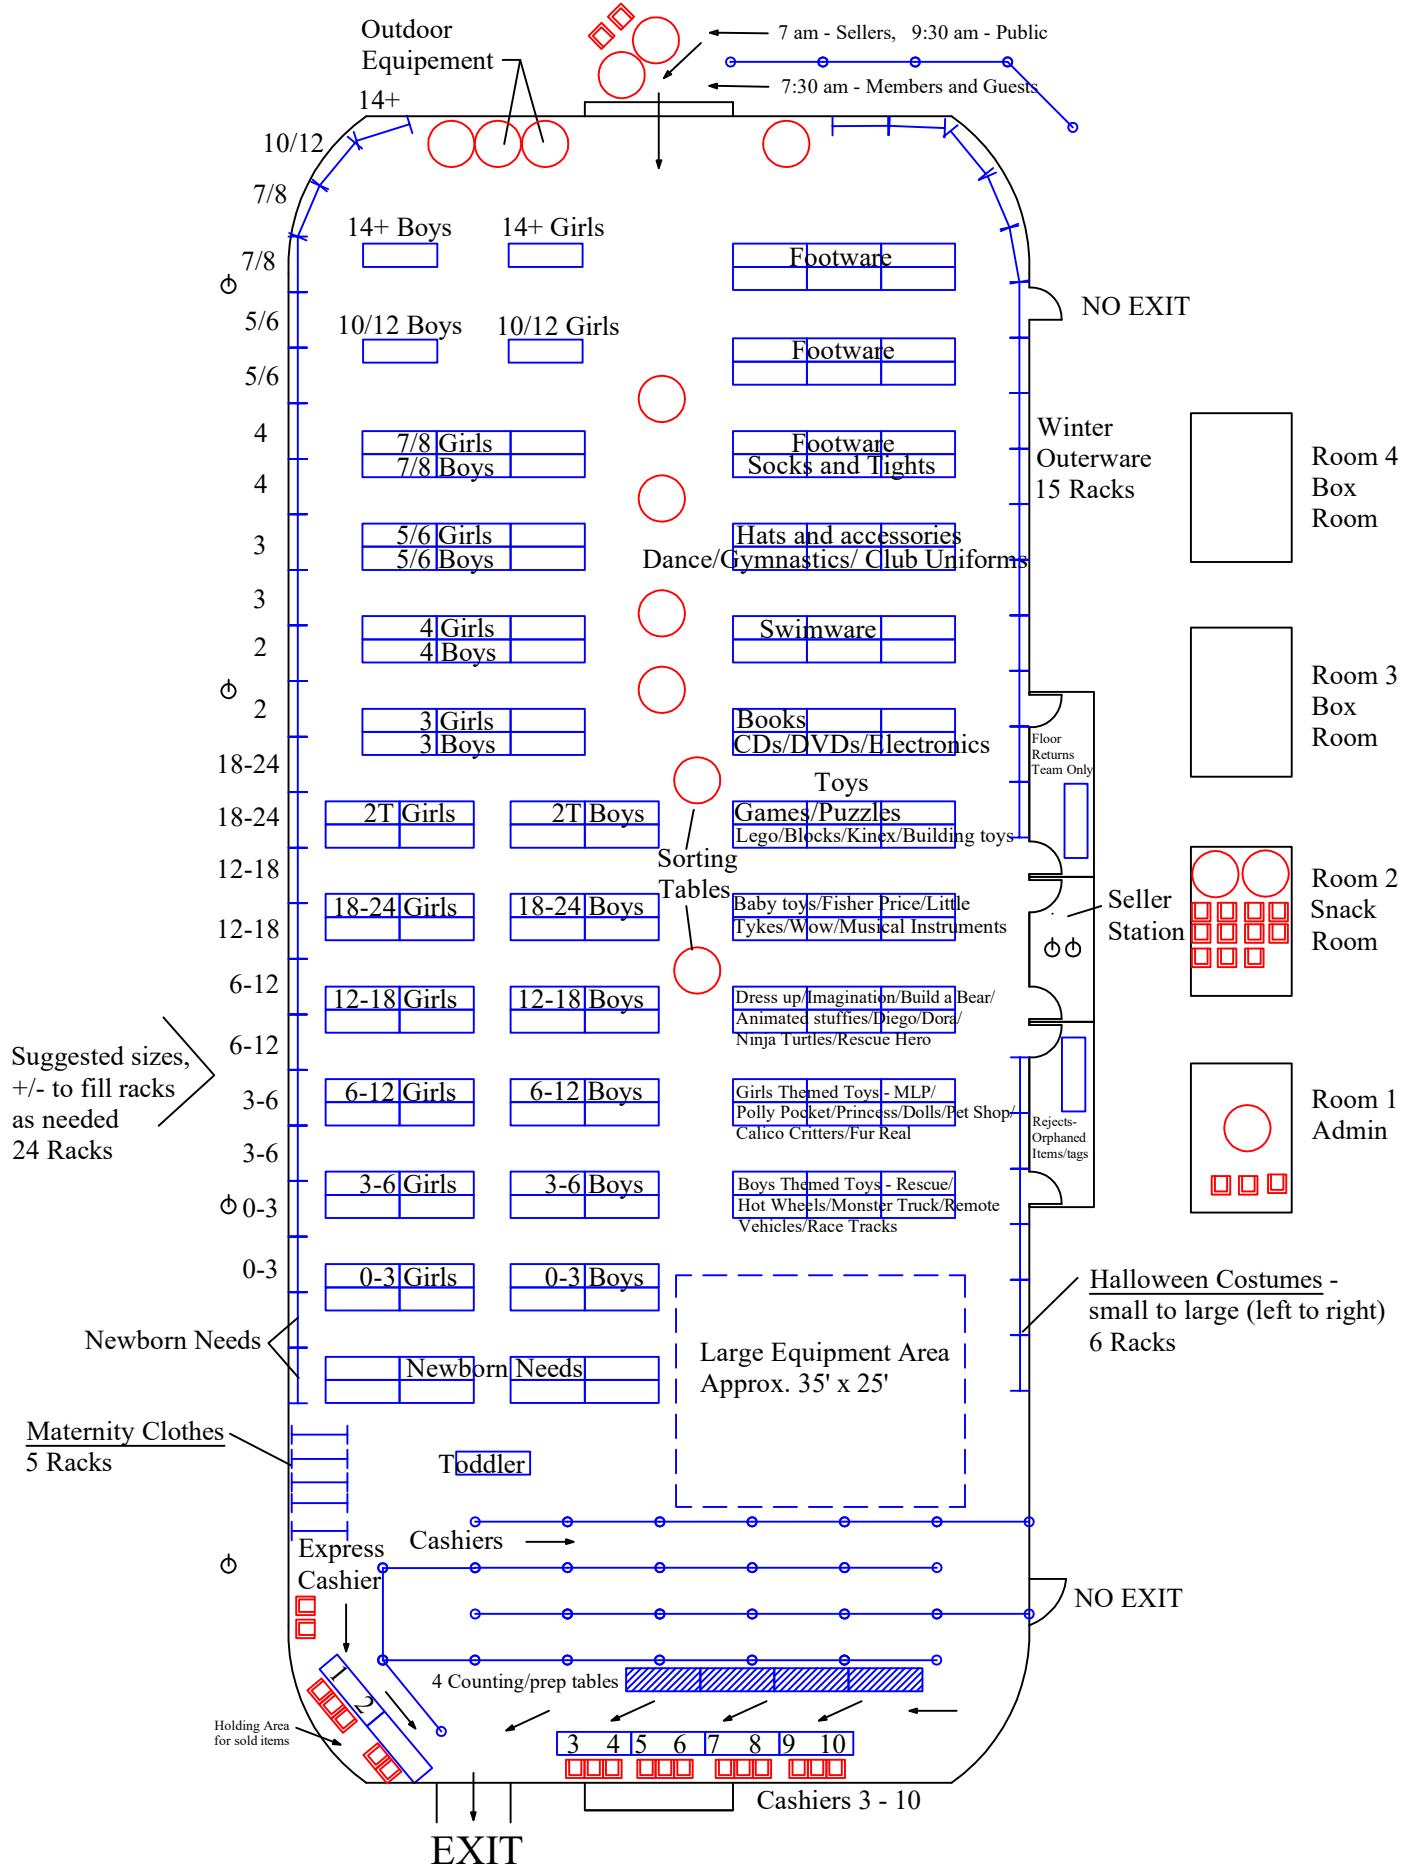

ENTRANCE

Legend:

Stanchions 10'

Sorting Table (5')

Chair

Clothing Rack (6')

Table (96" x 30")

Electrical Outlet