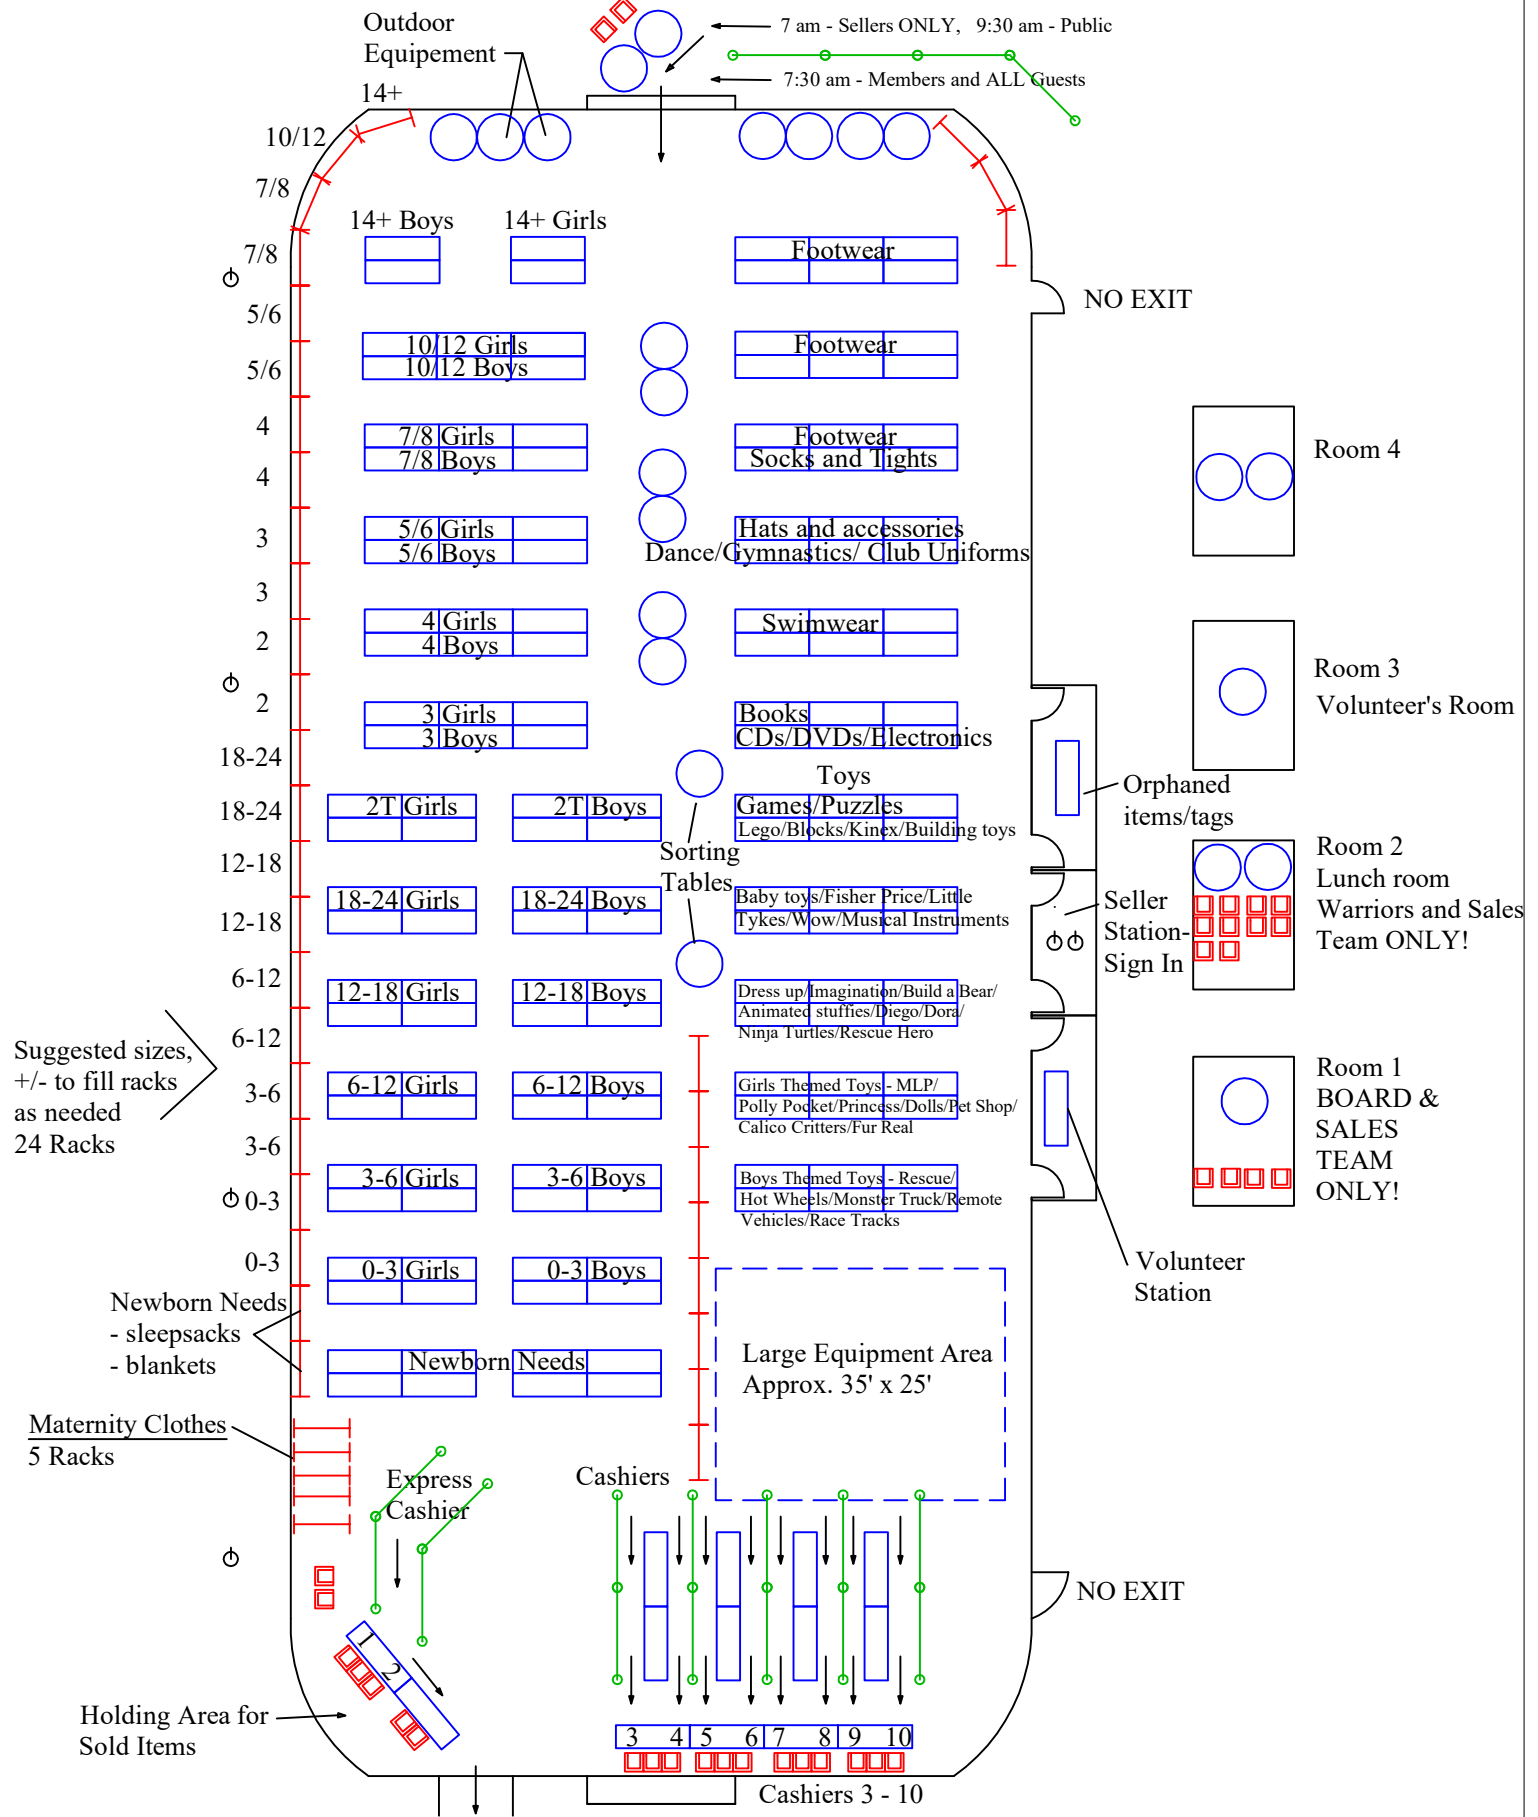

## ENTRANCE

### Legend:

Stanchions 10'

Sorting Table (5')

Chair

Clothing Rack (6')

Table (96" x 30")

Electrical Outlet